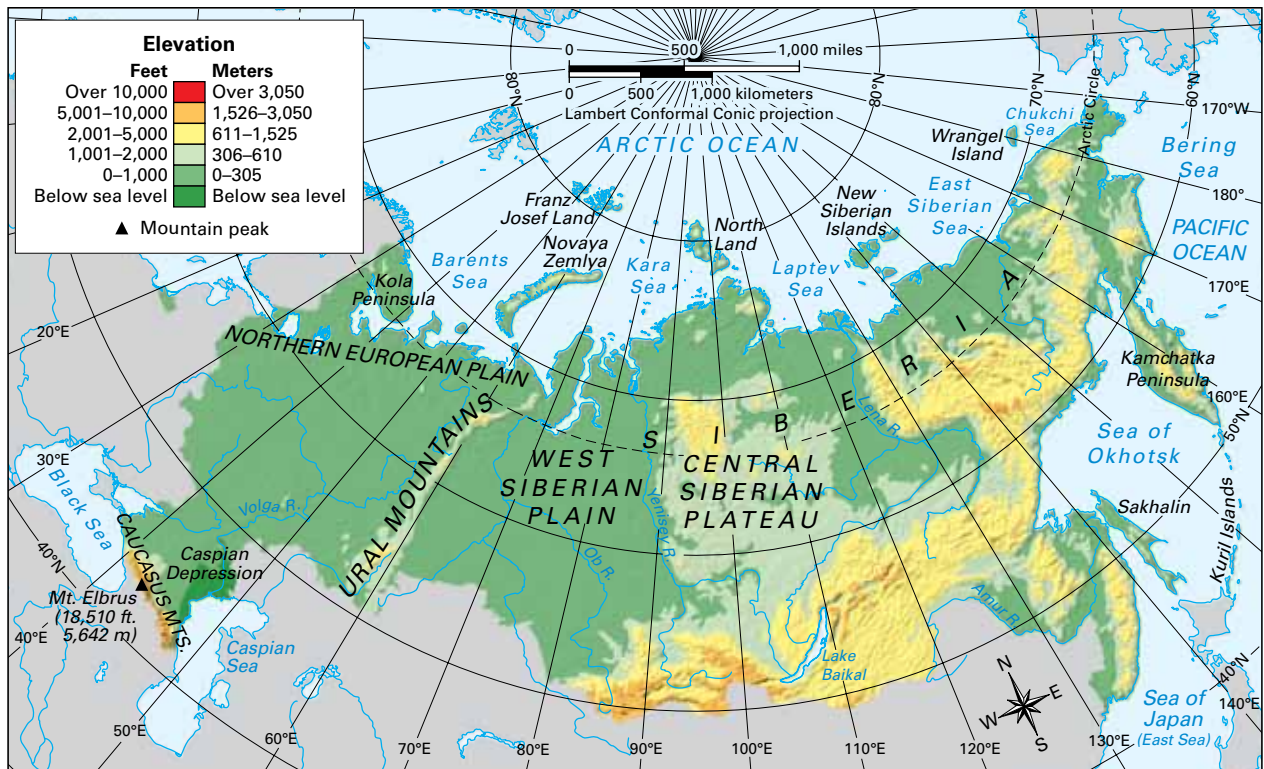

# Physical Features of Europe and Russia

# Climate Zones of Europe and Russia

# Vegetation Zones of Europe and Russia

# Political Boundaries of Europe and Russia

Field Photograph

**Location C**  
67° north, 79° east

**Location B**  
57° north, 22° east

**Location A**  
66° north, 25° east