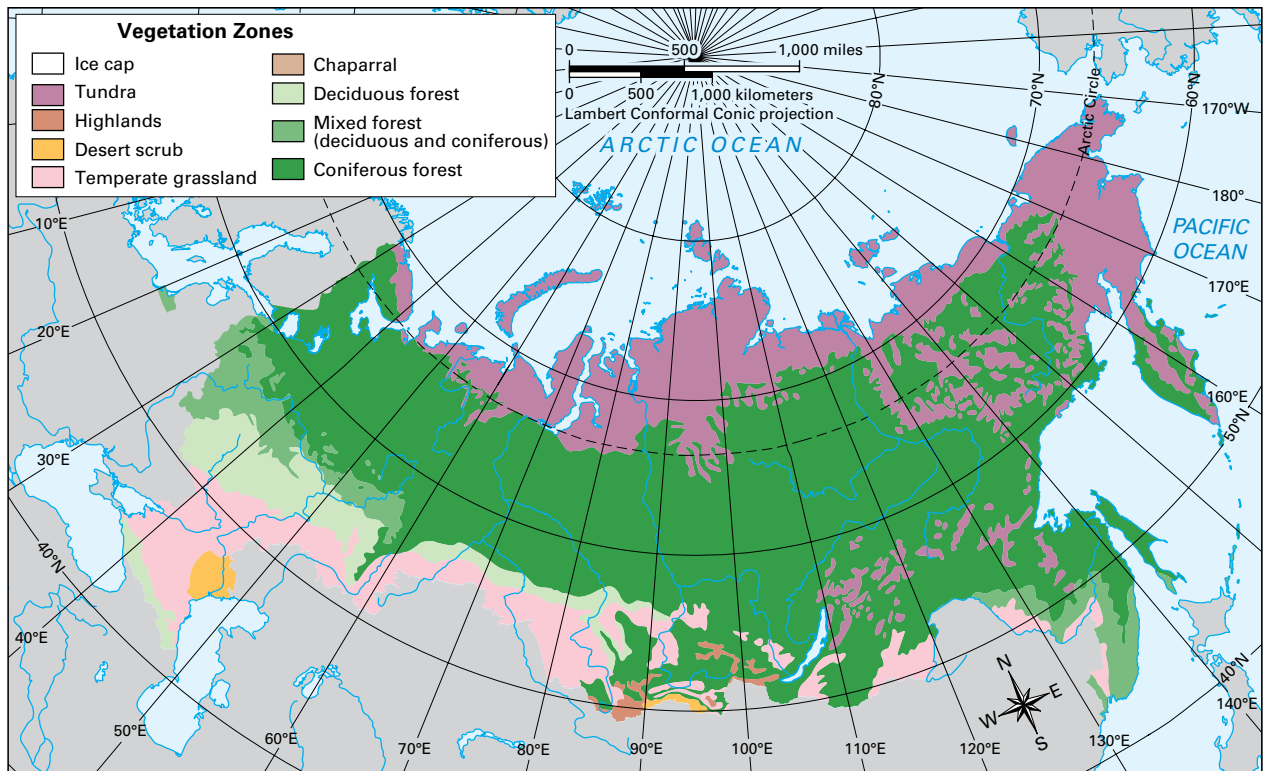

# Physical Features of Europe and Russia

# Climate Zones of Europe and Russia

# Vegetation Zones of Europe and Russia

# Political Boundaries of Europe and Russia

Field Photograph

**Location C**  
67° north, 79° east

**Location B**  
57° north, 22° east

**Location A**  
66° north, 25° east