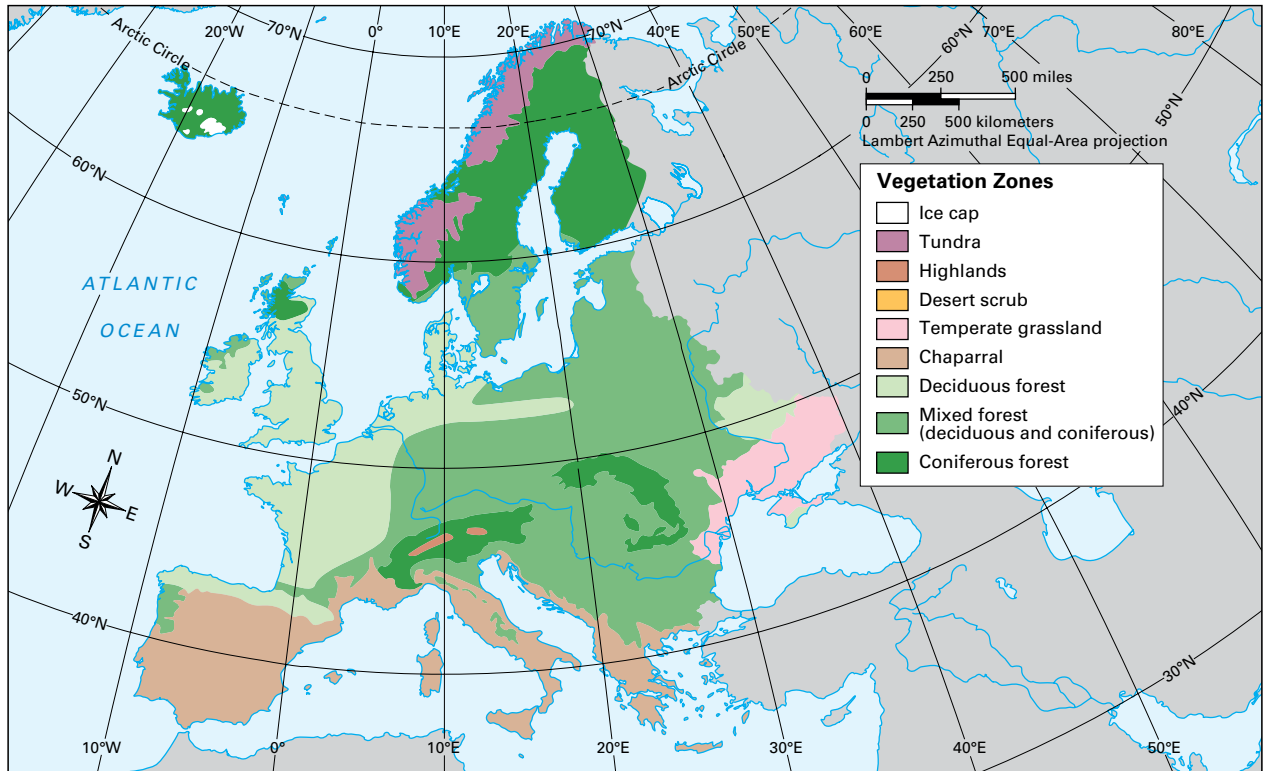

# Physical Features of Europe and Russia

# Climate Zones of Europe and Russia

# Vegetation Zones of Europe and Russia

# Political Boundaries of Europe and Russia

Field Photograph

**Location C**  
67° north, 79° east

**Location B**  
57° north, 22° east

**Location A**  
66° north, 25° east