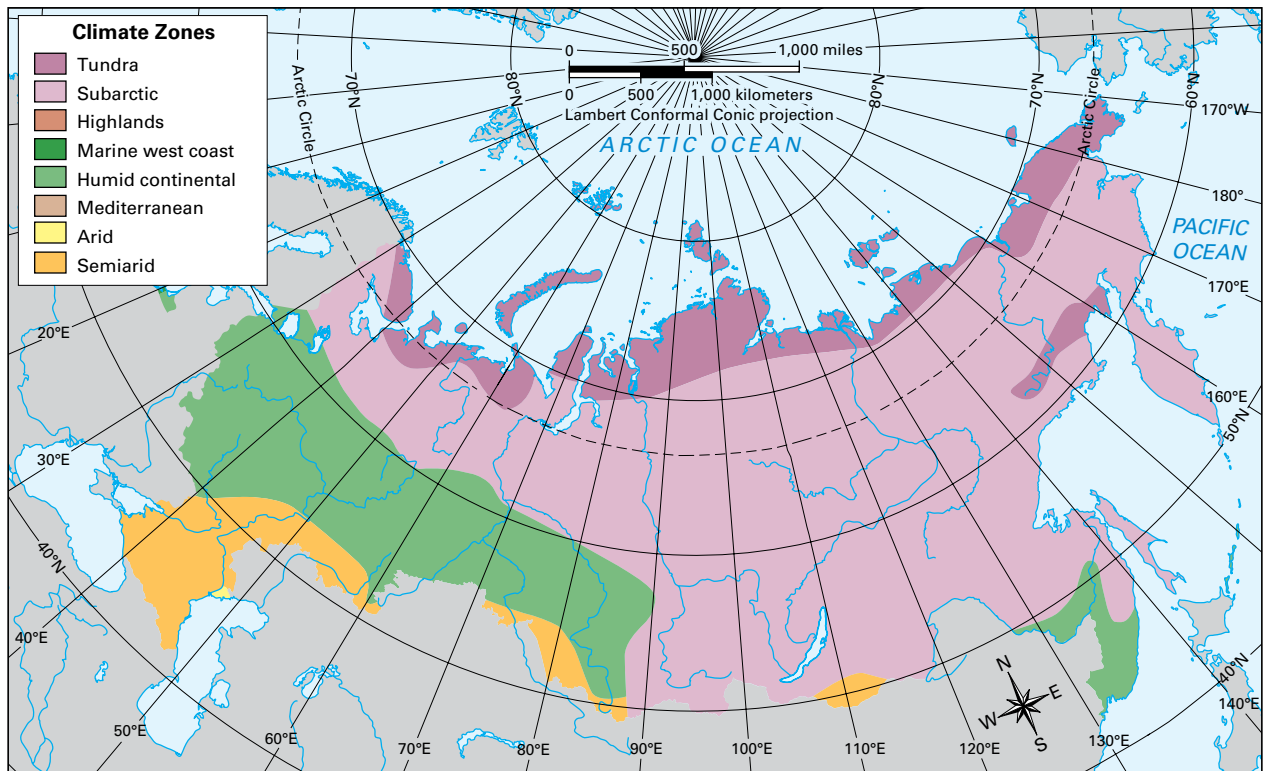

# Physical Features of Europe and Russia

# Climate Zones of Europe and Russia

# Vegetation Zones of Europe and Russia

# Political Boundaries of Europe and Russia

Field Photograph

**Location C**  
67° north, 79° east

**Location B**  
57° north, 22° east

**Location A**  
66° north, 25° east