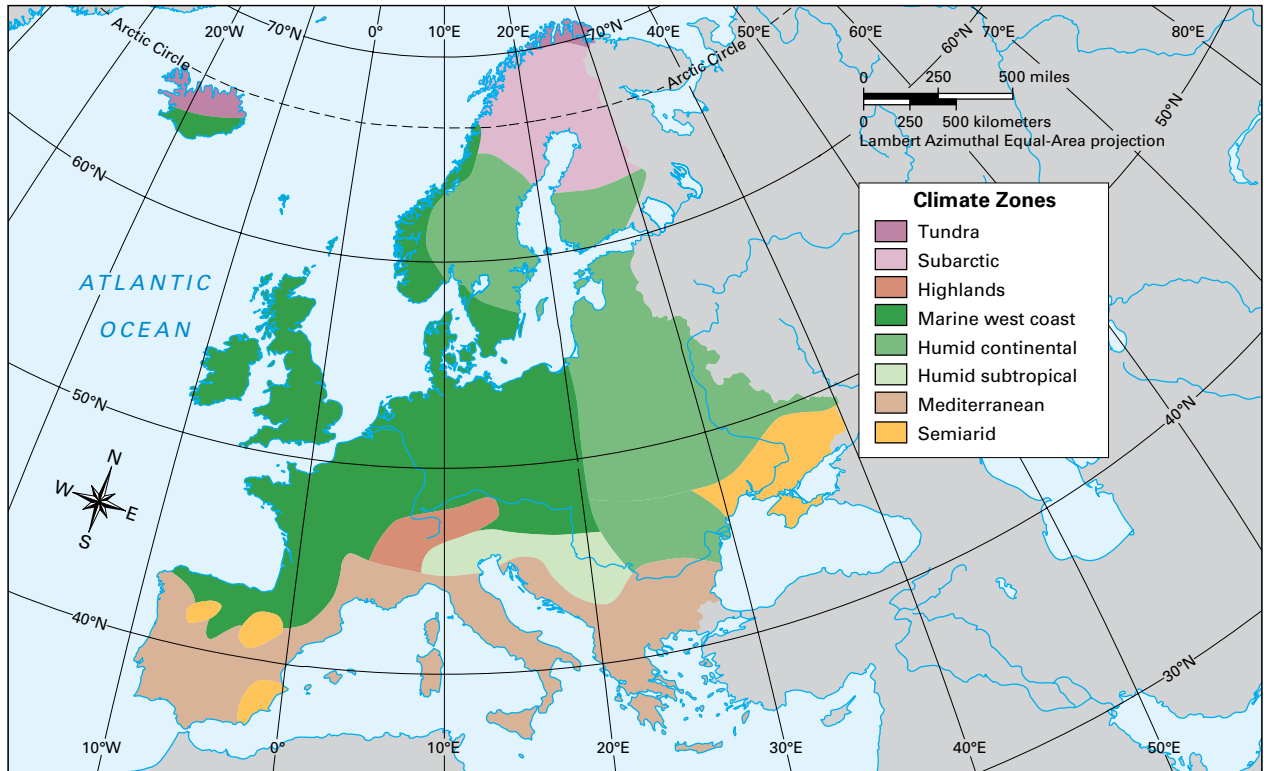

# Physical Features of Europe and Russia

# Climate Zones of Europe and Russia

# Vegetation Zones of Europe and Russia

# Political Boundaries of Europe and Russia

Field Photograph

**Location C**  
67° north, 79° east

**Location B**  
57° north, 22° east

**Location A**  
66° north, 25° east