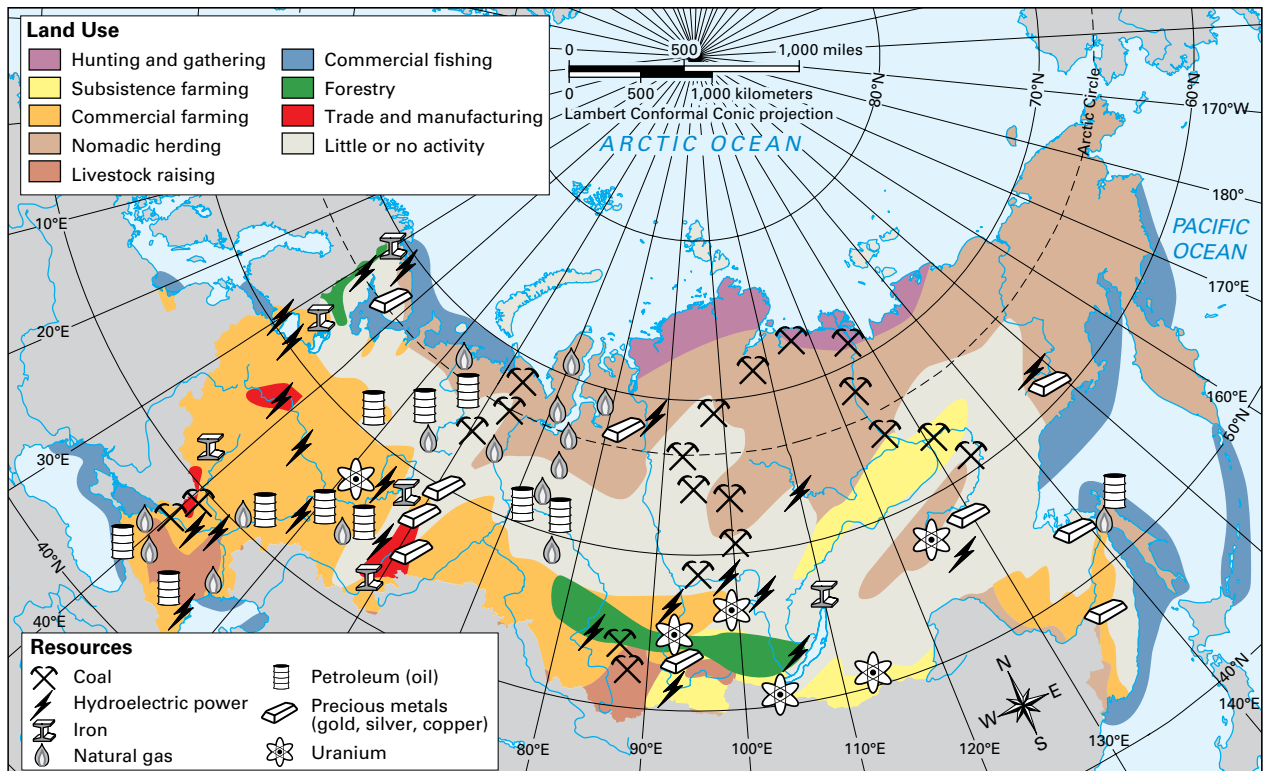

# Vegetation Zones of Europe and Russia

## Population Density of Europe and Russia

# Economic Activity of Europe and Russia

# Political Boundaries of Europe and Russia

Field Photograph

**Location C**  
67° north, 79° east

**Location B**  
57° north, 22° east

**Location A**  
66° north, 25° east