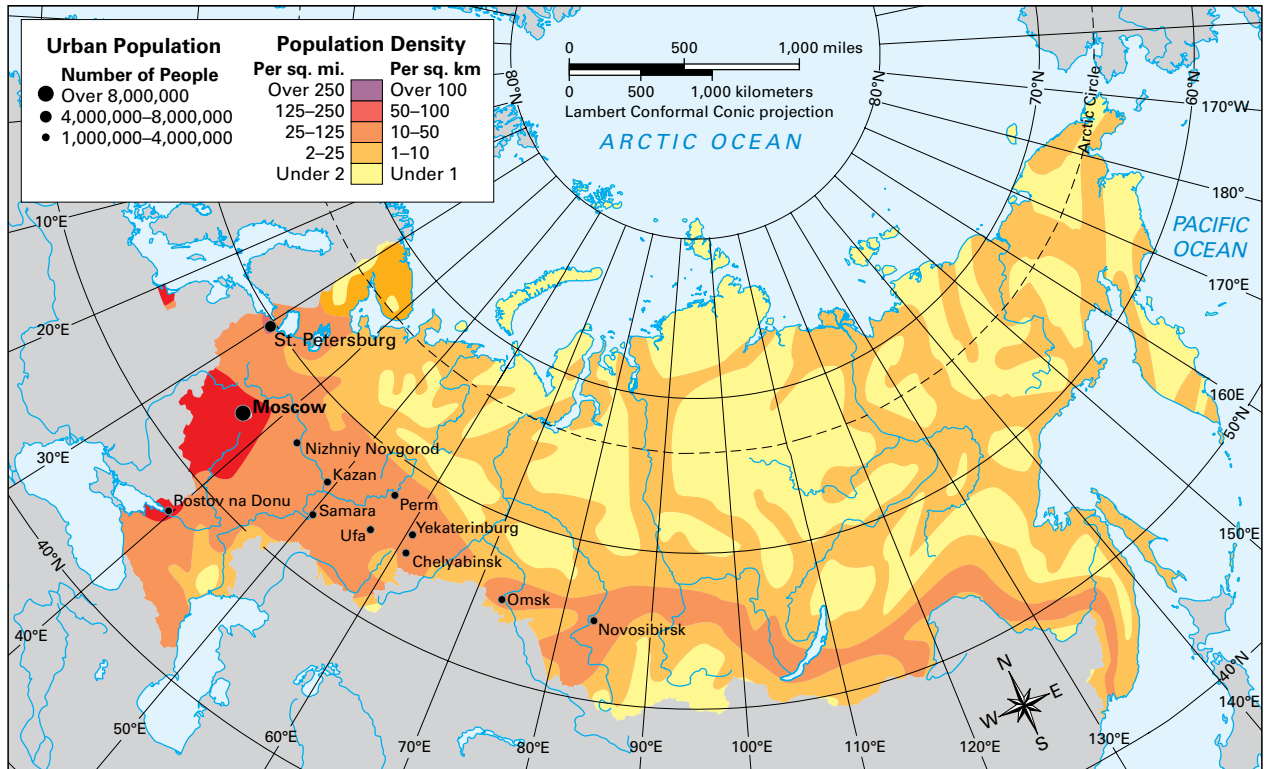

# Physical Features of Europe and Russia

# Climate Zones of Europe and Russia

## Population Density of Europe and Russia

# Political Boundaries of Europe and Russia

Field Photograph

**Location C**  
67° north, 79° east

**Location B**  
57° north, 22° east

**Location A**  
66° north, 25° east