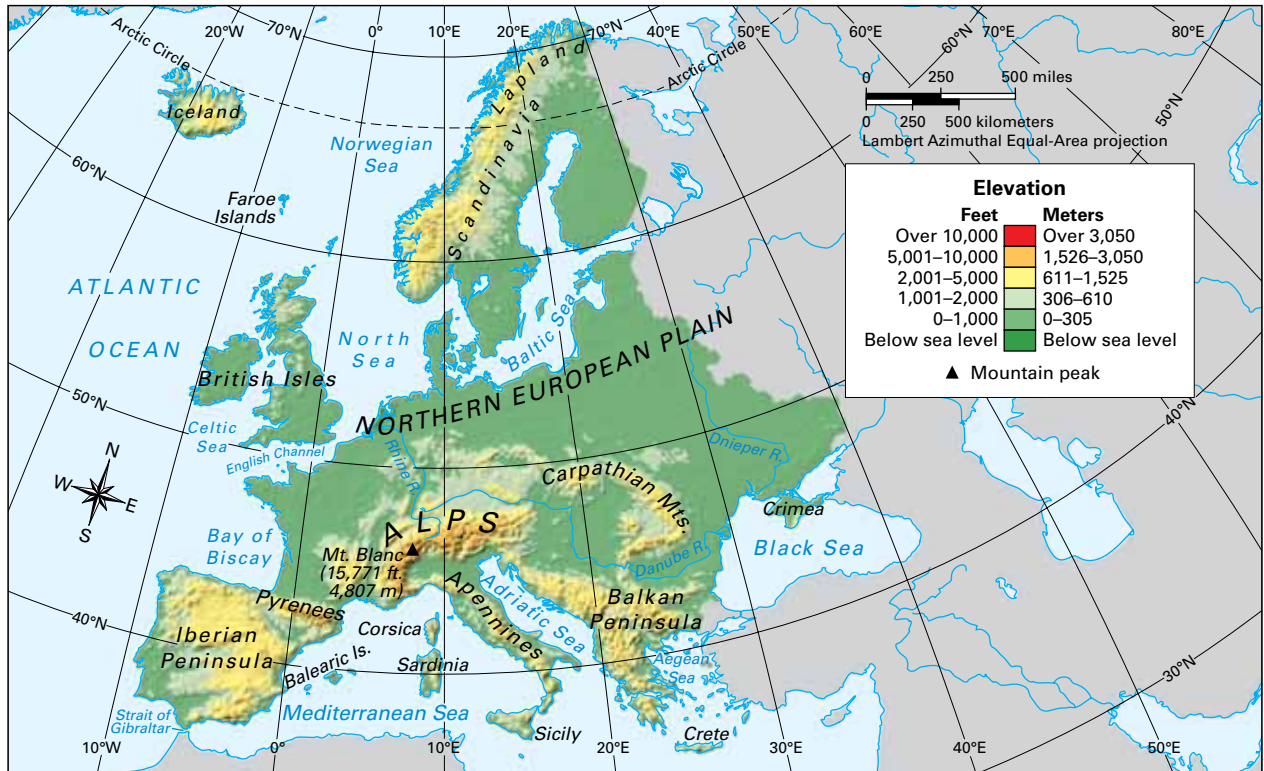

# Physical Features of Europe and Russia

# Climate Zones of Europe and Russia

# Vegetation Zones of Europe and Russia

# Political Boundaries of Europe and Russia

Field Photograph

**Location C**  
67° north, 79° east

**Location B**  
57° north, 22° east

**Location A**  
66° north, 25° east