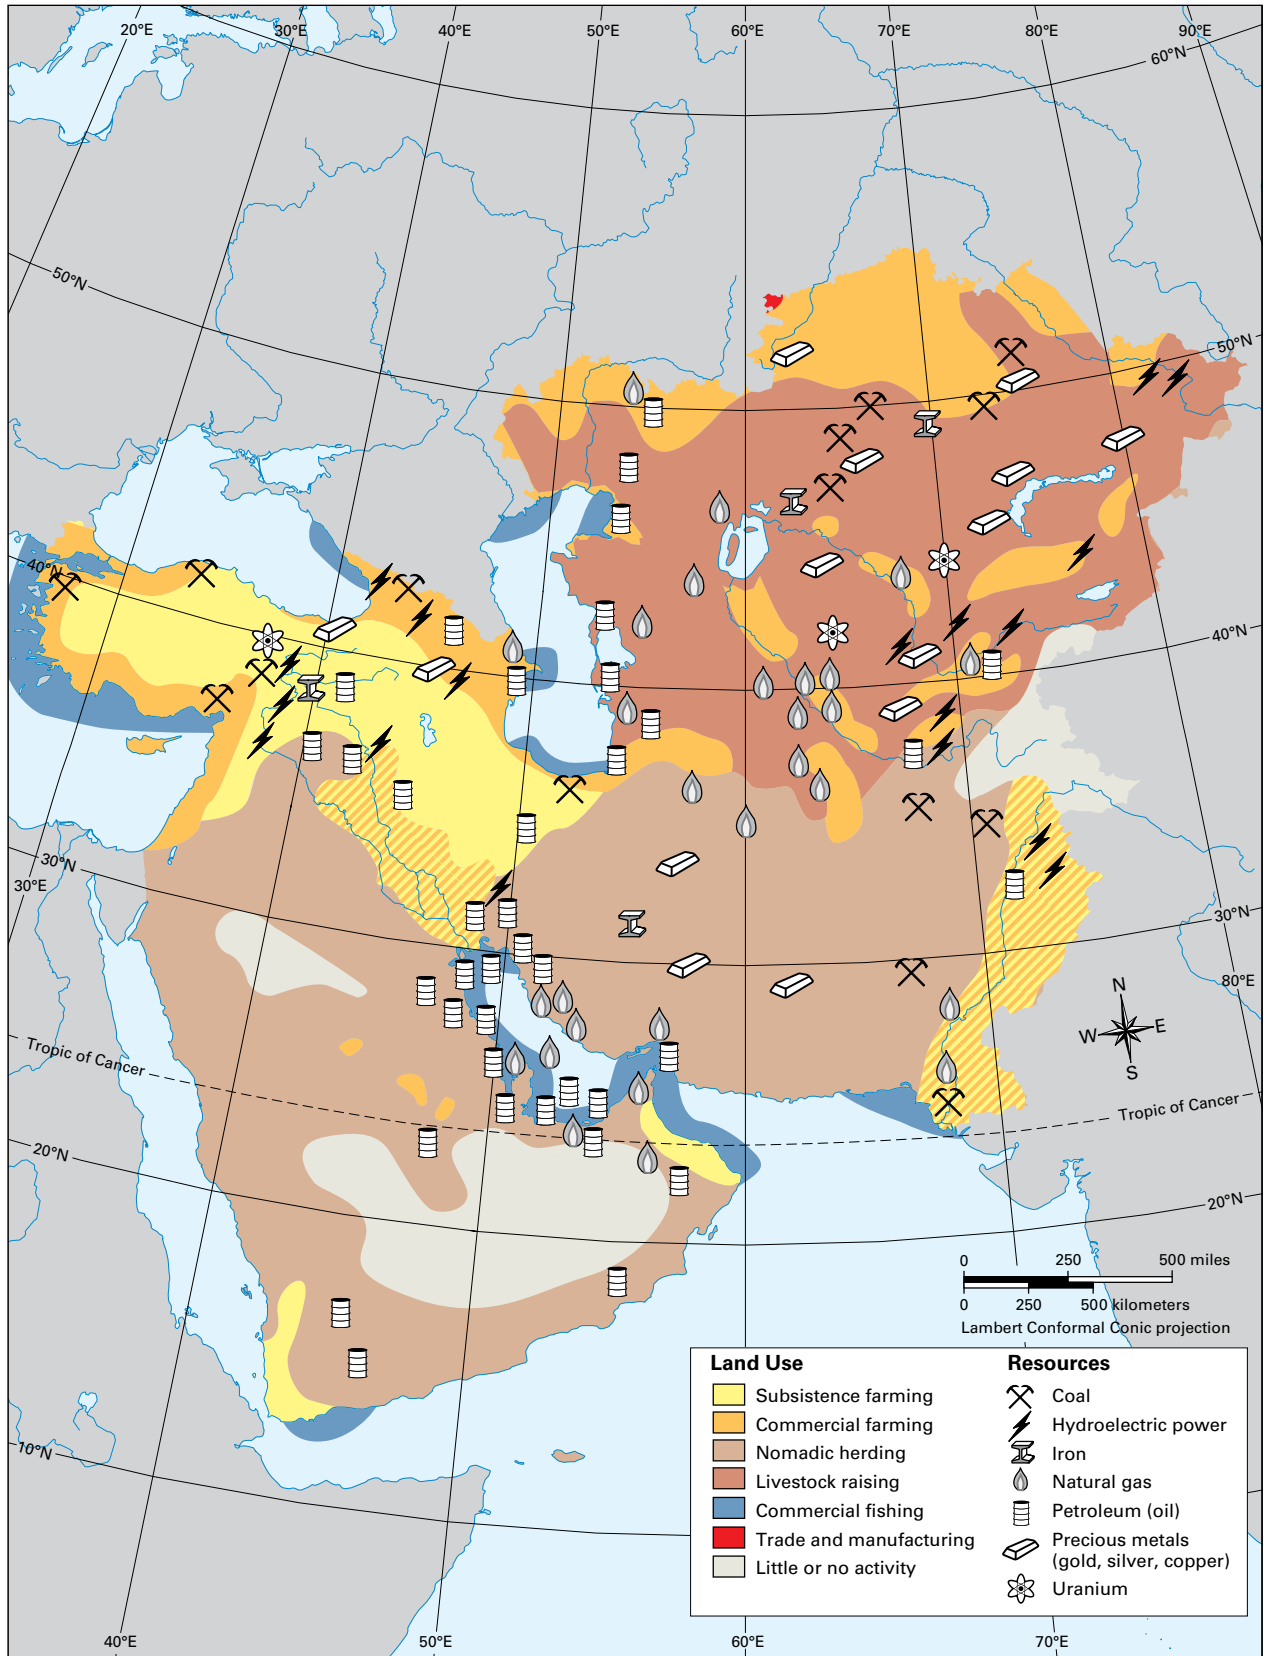

Physical Features of Southwest and Central Asia

Climate Zones of Southwest and Central Asia

Vegetation Zones of Southwest and Central Asia

Population Density of Southwest and Central Asia

Economic Activity of Southwest and Central Asia

Political Boundaries of Southwest and Central Asia

Field Photograph

Location A
22° north, 48° east

Location B
34° north, 50° east

Location C
25° north, 67° east