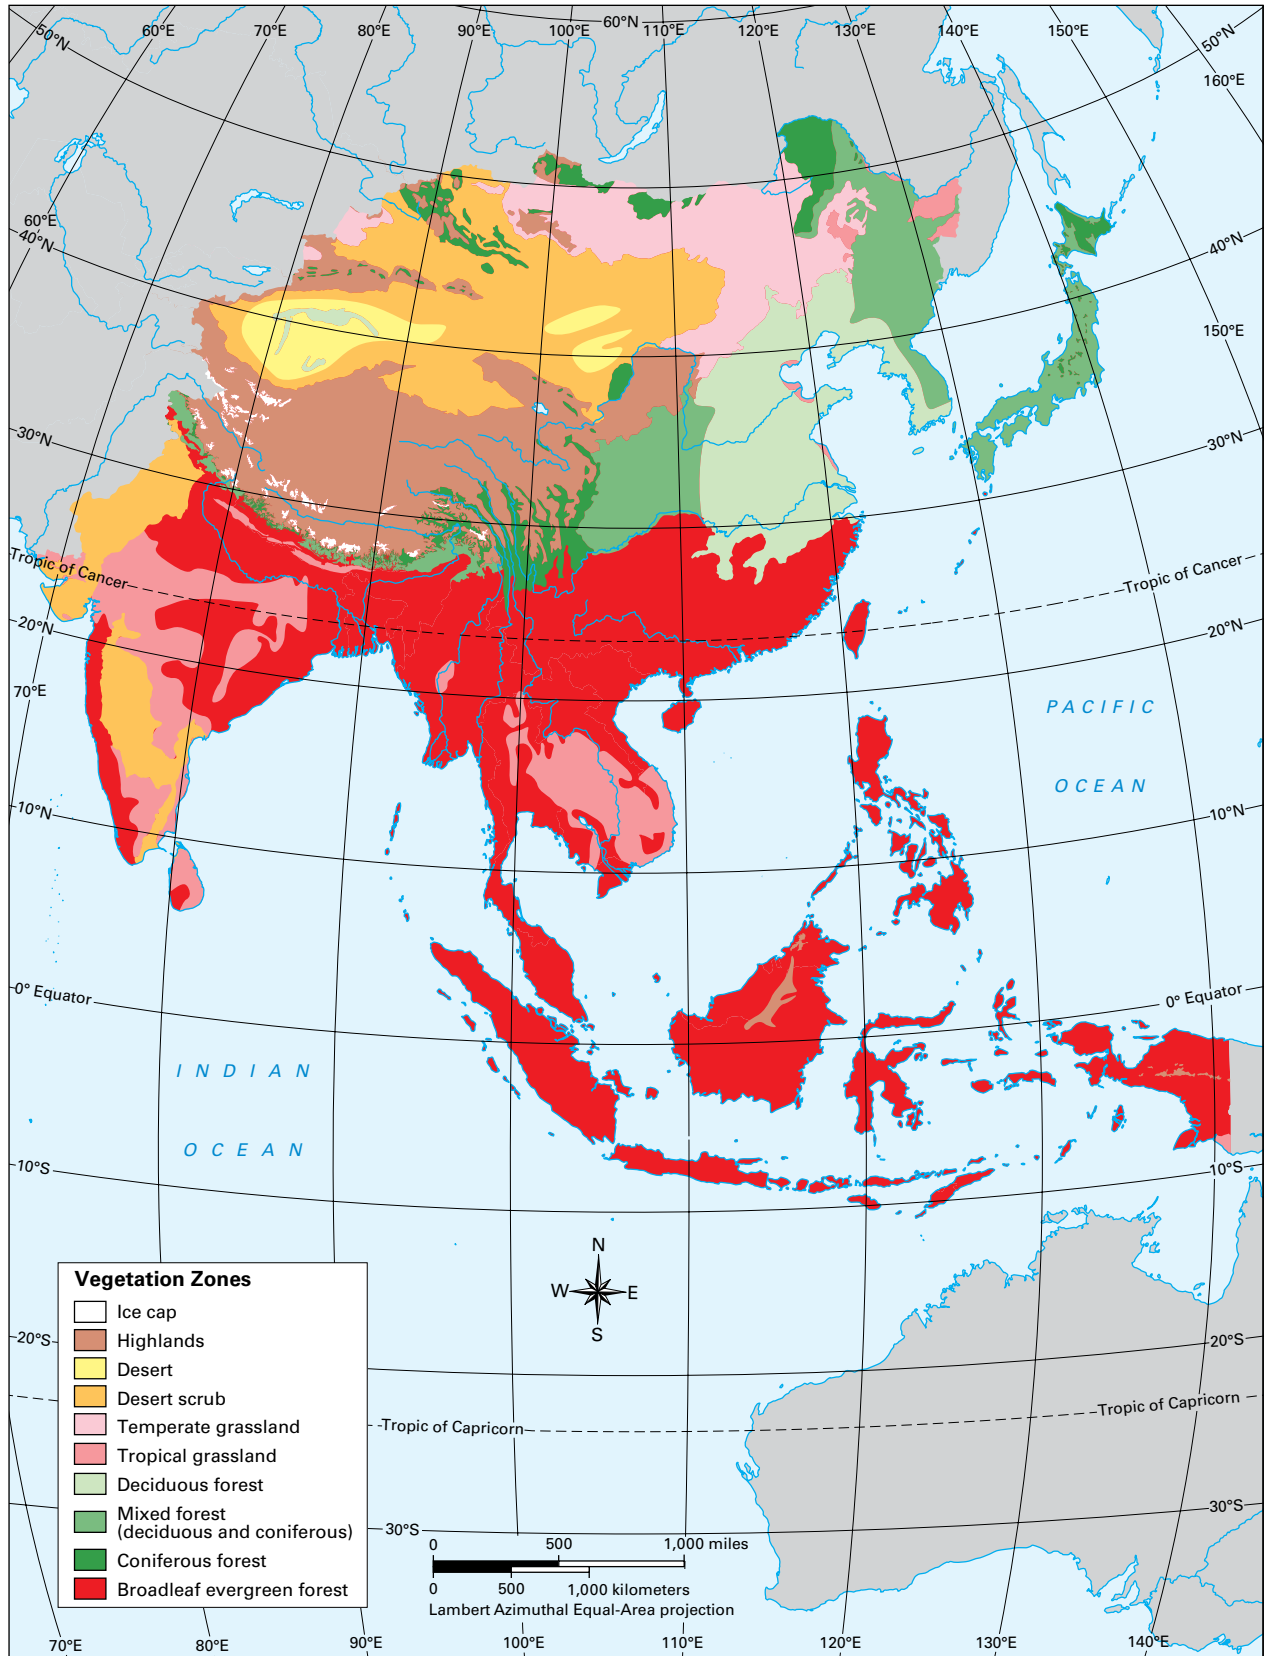

Physical Features of Monsoon Asia

Climate Zones of Monsoon Asia

Vegetation Zones of Monsoon Asia

Population Density of Monsoon Asia

Economic Activity of Monsoon Asia

Political Boundaries of Monsoon Asia

Field Photograph

Location C
19° north, 73° east

Location B
4° south, 138° east

Location A
40° north, 85° east