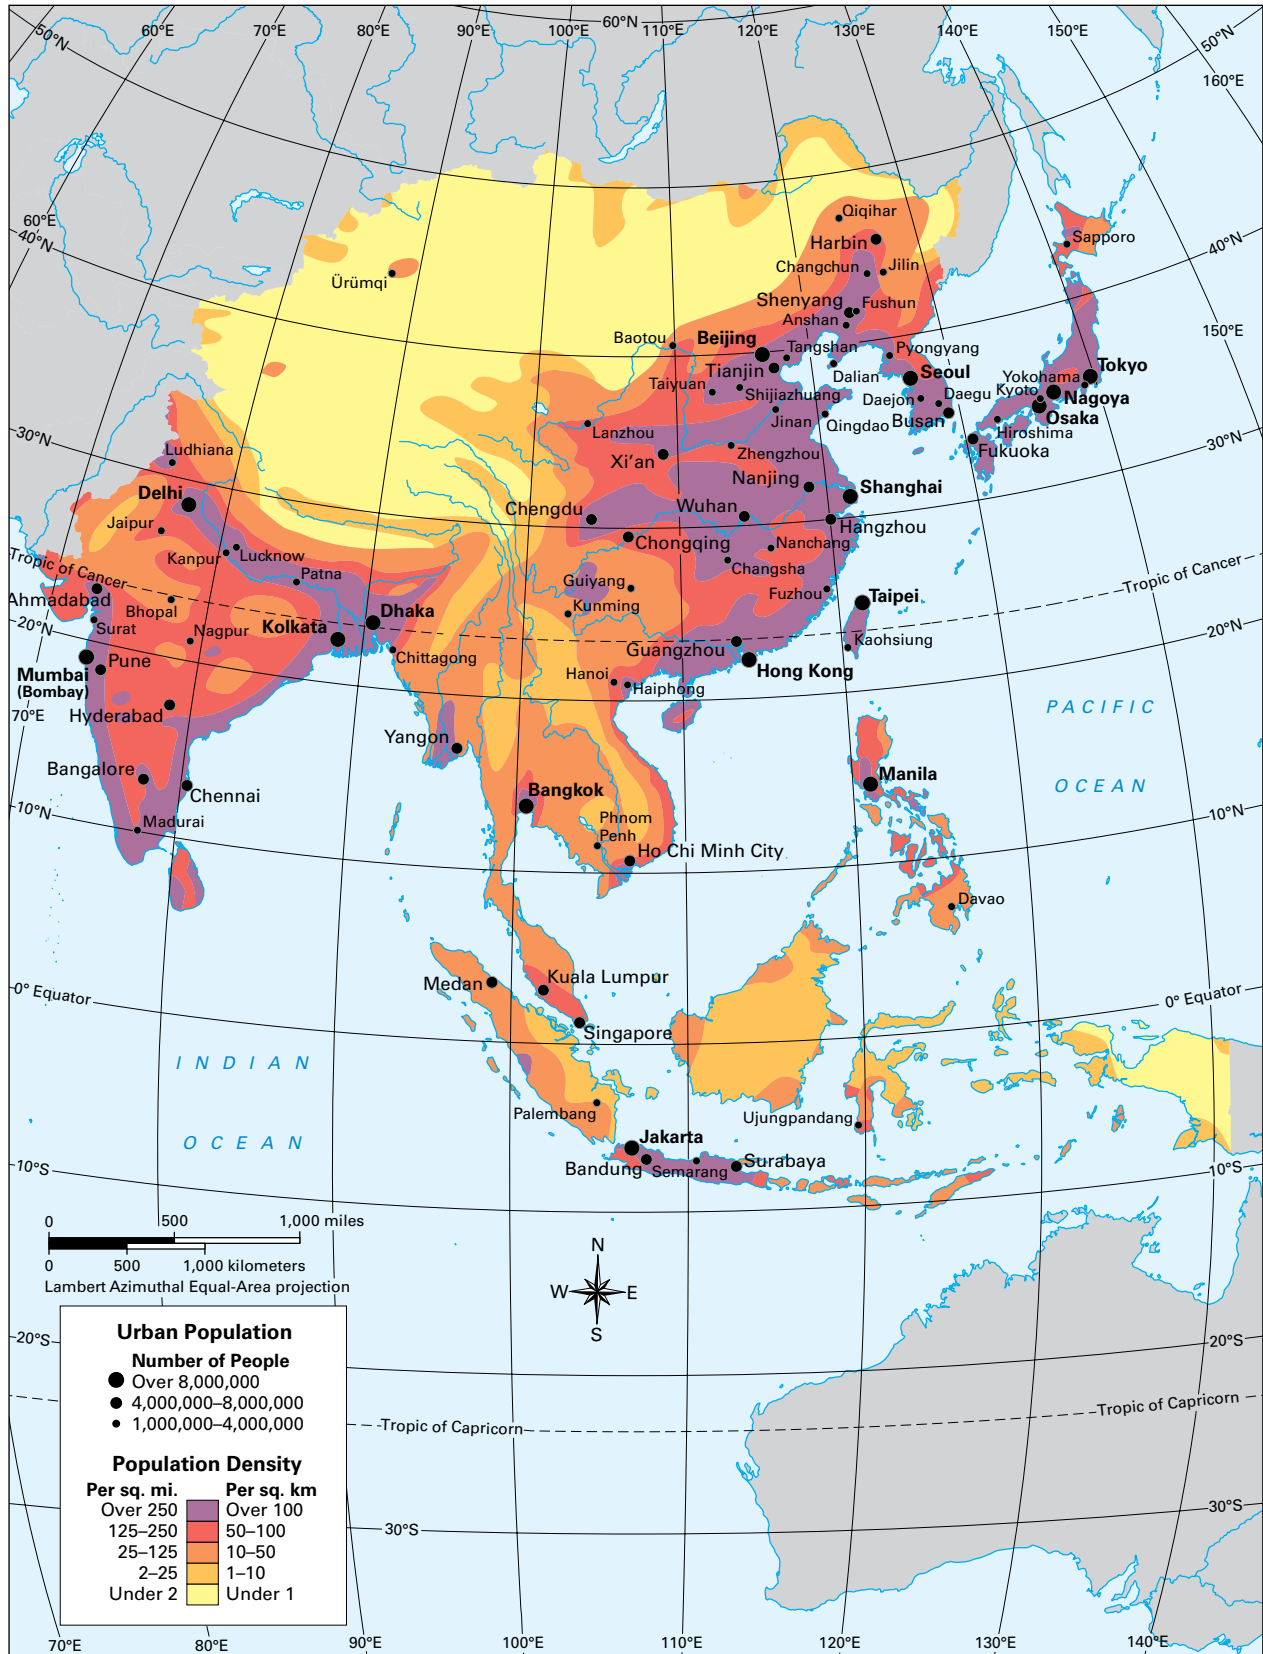

Physical Features of Monsoon Asia

Climate Zones of Monsoon Asia

Vegetation Zones of Monsoon Asia

Population Density of Monsoon Asia

Economic Activity of Monsoon Asia

Political Boundaries of Monsoon Asia

Field Photograph

Location C
19° north, 73° east

Location B
4° south, 138° east

Location A
40° north, 85° east